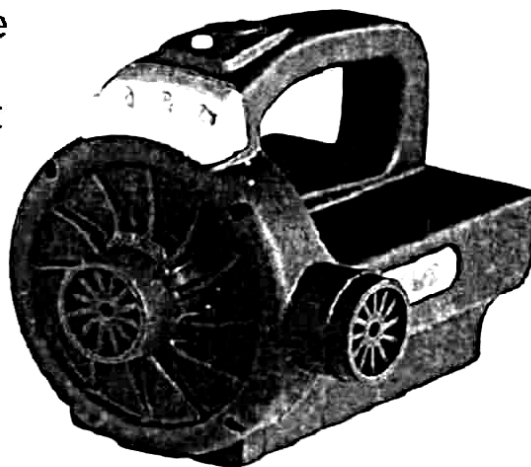

PUMPING IONS: First there was the electric air bed pump. Then came the battery operated air bed pump. Now, from Aero Products, comes the battery operated air bed pump with a built-in flashlight, so you no longer have to set up camp or pump up your air mattress in the dark. Built into the front handle of the pump are three bright LED bulbs that turn on and off with the push of a button. The pump and lights are powered by eight C batteries (not included), or plug into your car cigarette lighter using the included adapter. The device comes with three pump adapters to inflate a variety of products. What's next — a built-in finger to press the button?